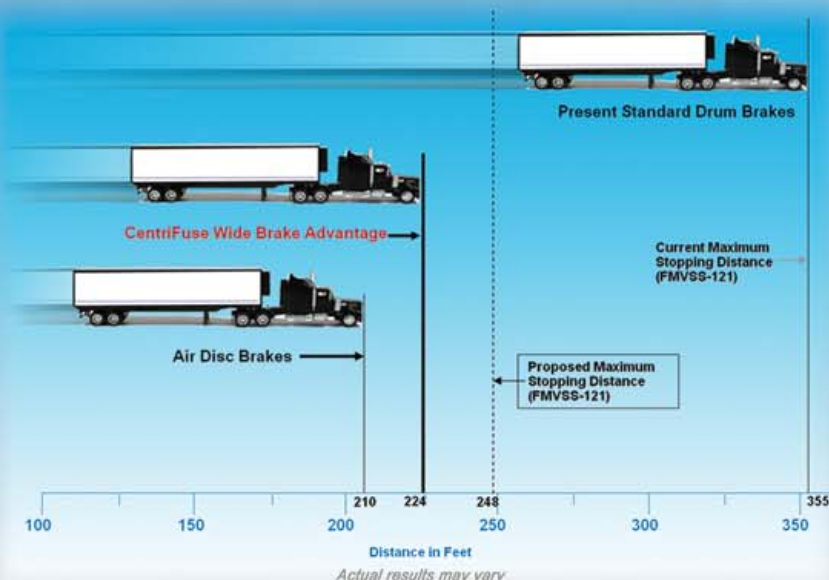

Don't wait for new brake regulations, enhance your braking performance today!

CentriFuse[®] WIDE BRAKE Advantage

- Decrease Stopping Distance
- Increase Safety & Reliability
- Reduce Weight - Save up to 274 lbs!
- Lower Overall Maintenance Costs
- Greater Drum & Lining Life
- Industry Leader in Brake Balance

**SAVE
274 Lbs.**
with CentriFuse
**WIDE BRAKE
Advantage!**

	Front	Drive	Trailer
Cast	16.5x5 95 lbs.	16.5x8.62 125 lbs.	16.5x8.62 125 lbs.
CentriFuse WIDE	16.5x5 74 lbs.	16.5x8.62 96 lbs.	16.5x8.62 96 lbs.